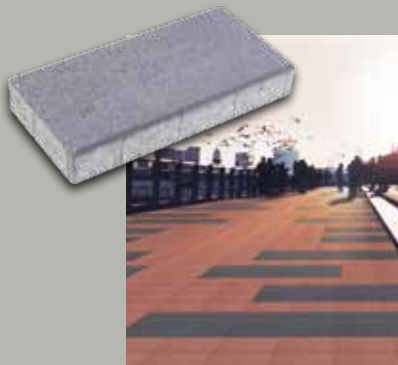

PRIME PAVERS

A Walk To Remember

Dimension (mm) : 200 x 200
 Thickness (mm) : 60 / 80
 Weight (kg) : 6 / 6.8
 Coverage (pcs/m²) : 25

Dimension (mm) : 200 x 400
 Thickness (mm) : 60
 Weight (kg) : 10.42
 Coverage (pcs/m²) : 12.5